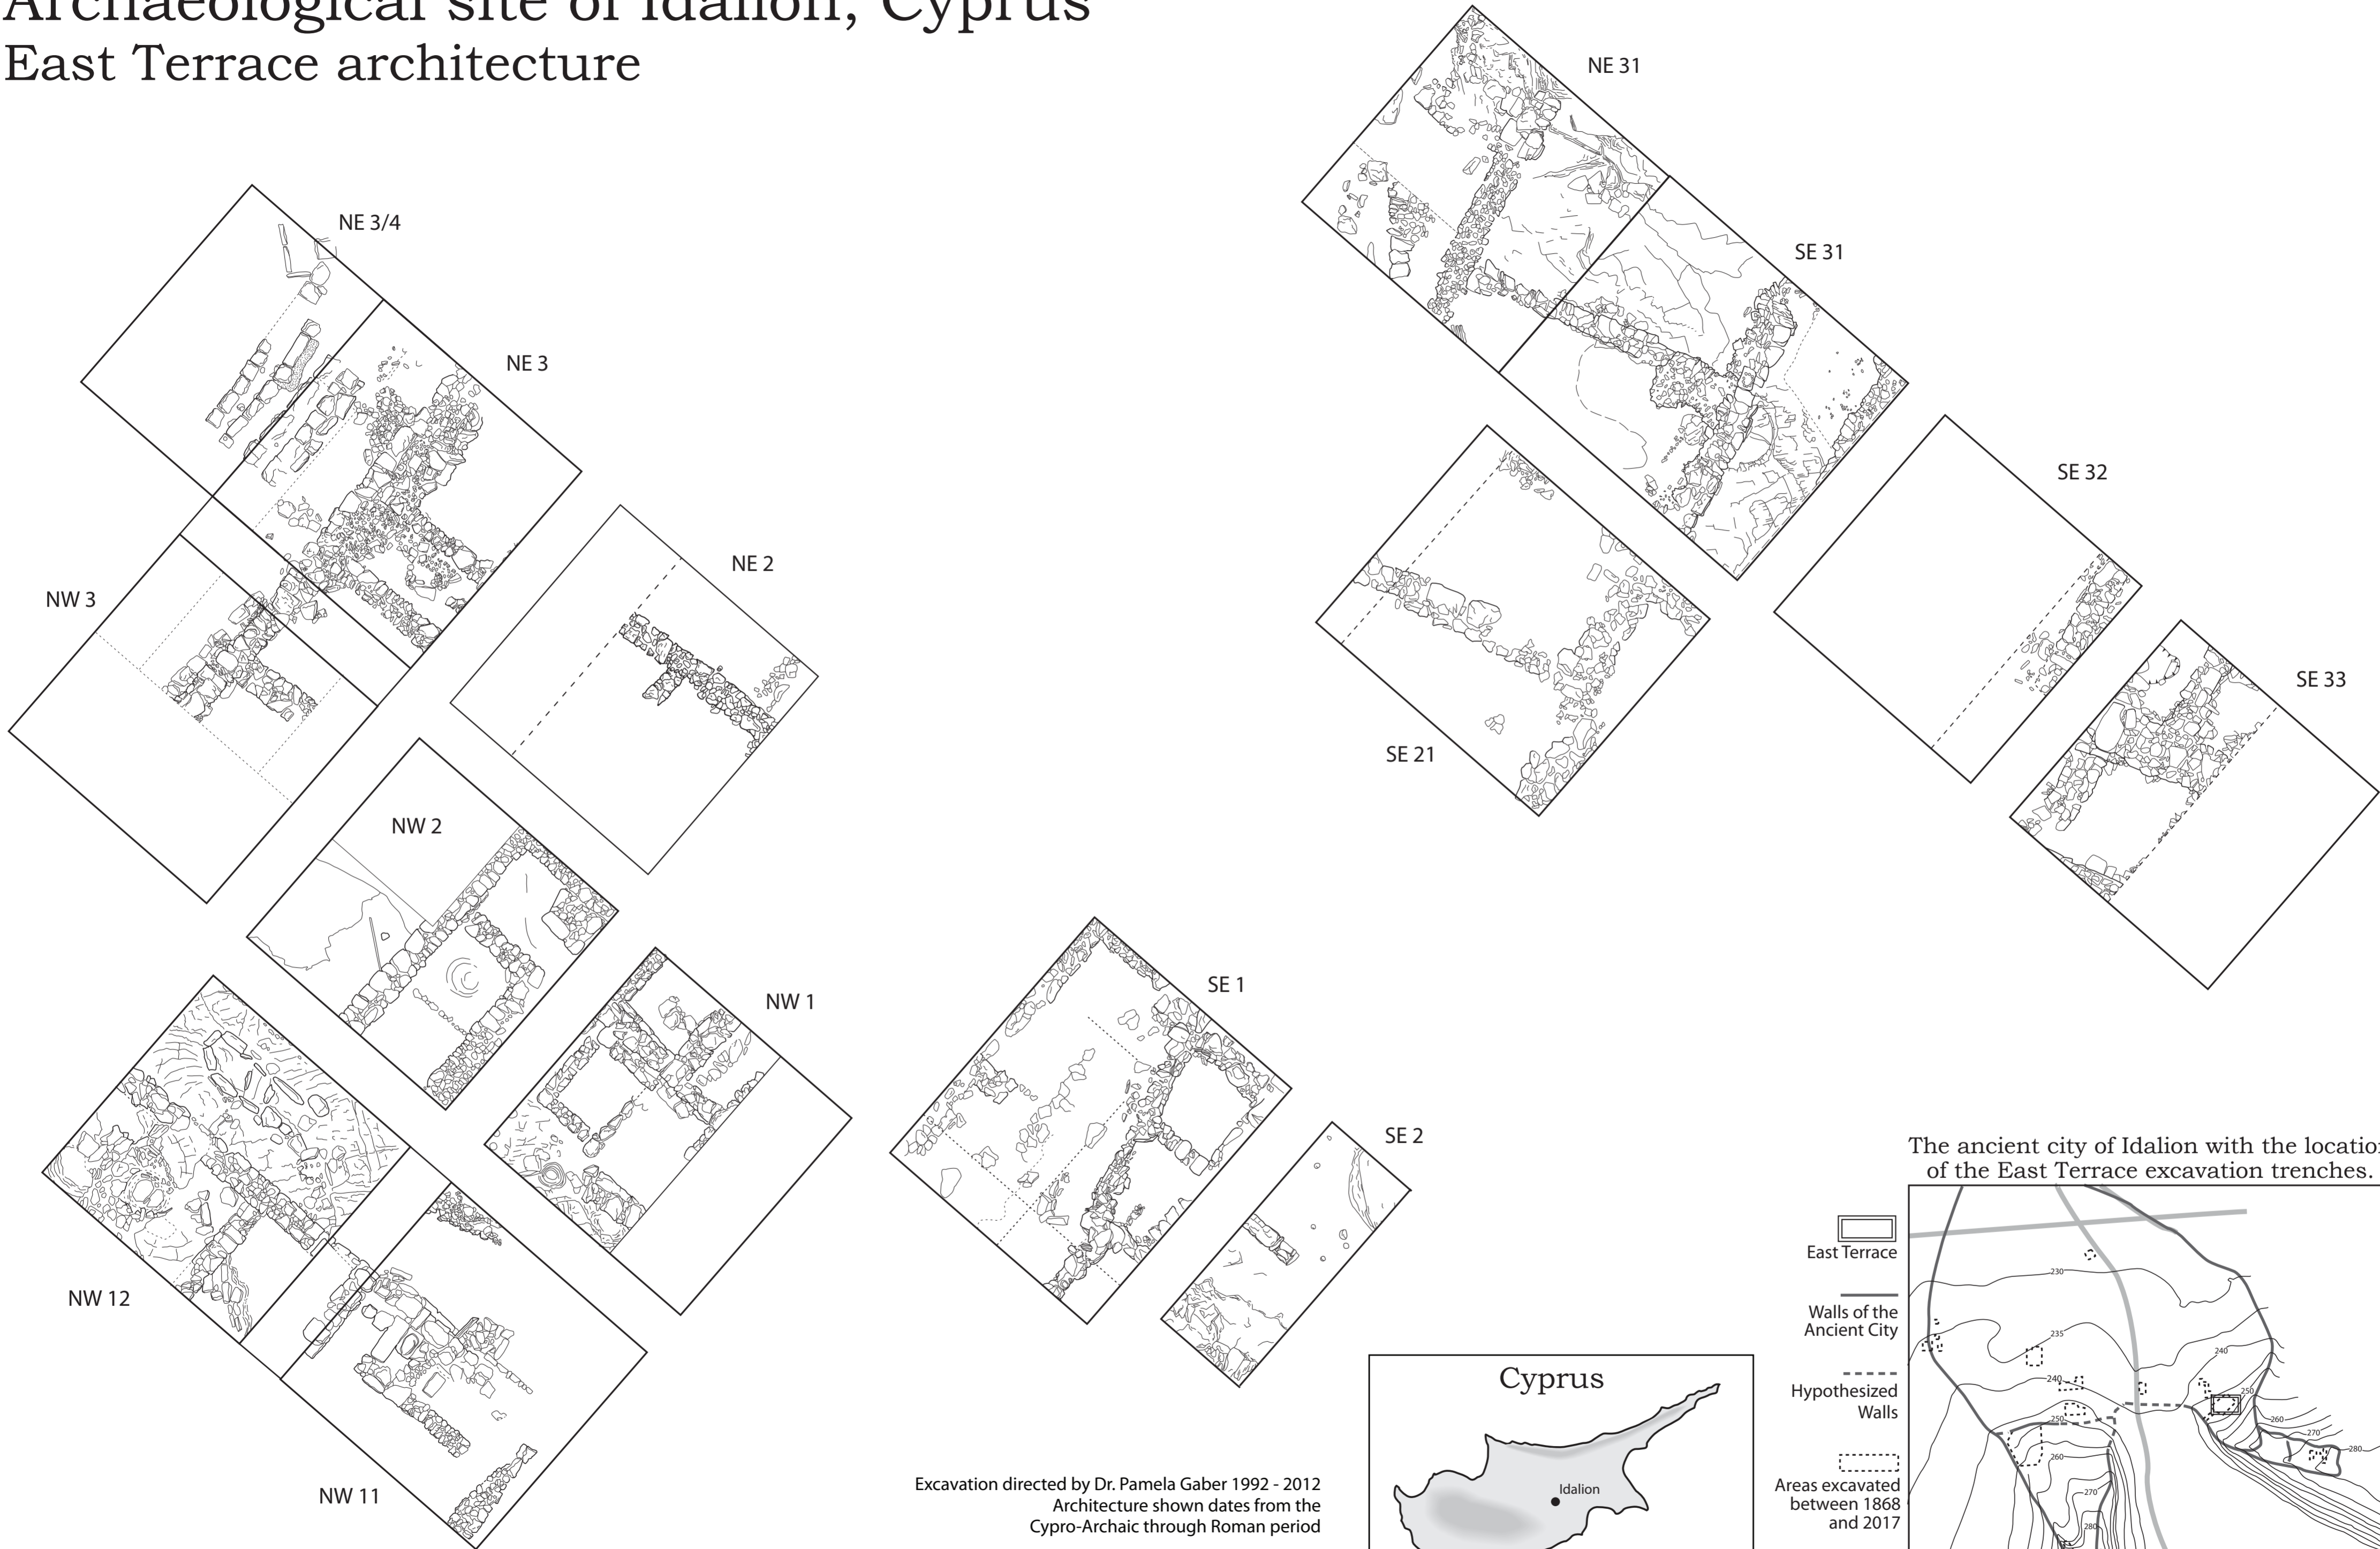

Archaeological site of Idalion, Cyprus

East Terrace architecture

Excavation directed by Dr. Pamela Gaber 1992 - 2012
 Architecture shown dates from the
 Cypro-Archaic through Roman period

The ancient city of Idalion with the location of the East Terrace excavation trenches.