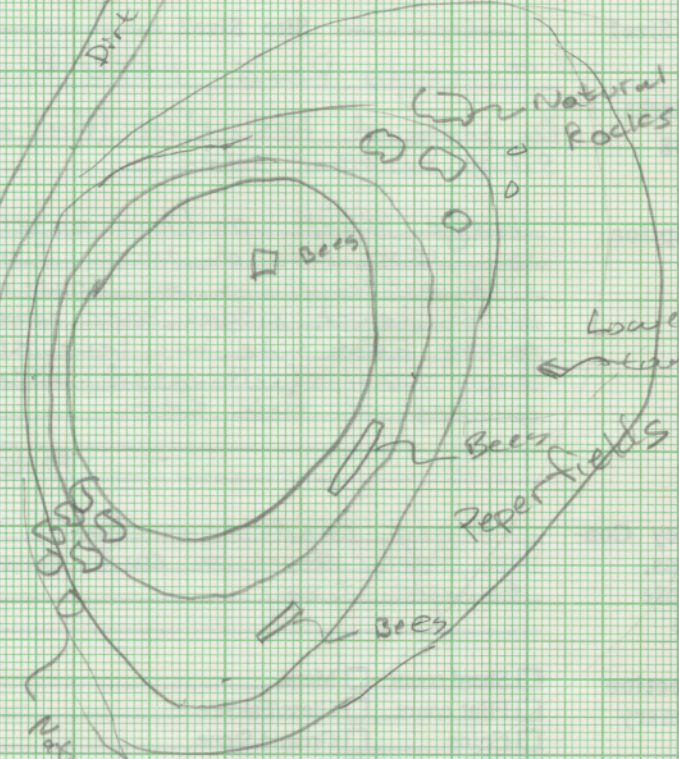

↔ Turkoğlu ↔
↔ Menteş ↔

Main Turkoğlu - Menteş Highway

Aksu River

Old bridge

DIRT ROAD

DIRT ROAD

Natural Rock

Contour lines = 4m

Lower stream?

Bees Reper fields

Bees

Bees

Natural Rocks