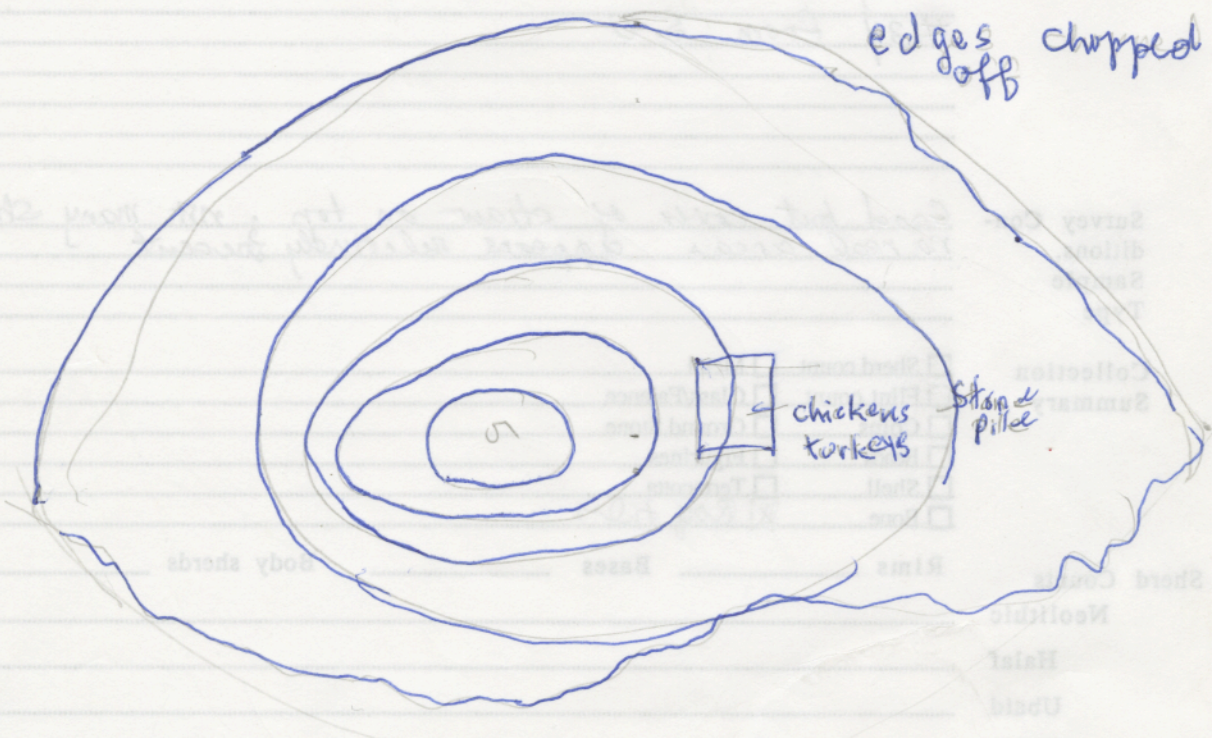

Site Name: 145
 Survey Date: NS 90
 Grid Location NS: EW 163
 Grid Location EW: H - 5
 Length: 1.3
 Width: 0.8
 Diameter: 1.2
 Height: 1

Site Size: 1.3 x 0.8
 Local Landmarks: to N. West corner, east, cotton tomatoes
 Setting: to N. West corner, east, cotton tomatoes
 Site Description: to N. West corner, east, cotton tomatoes

N ↑
 edges off chopped

canal

Unknown
 Medieval
 Hellenistic Late Roman
 Iron Age
 LBA
 MBA
 associated
 EBA plain
 Chalcolithic
 Urk
 Urid
 Neolithic