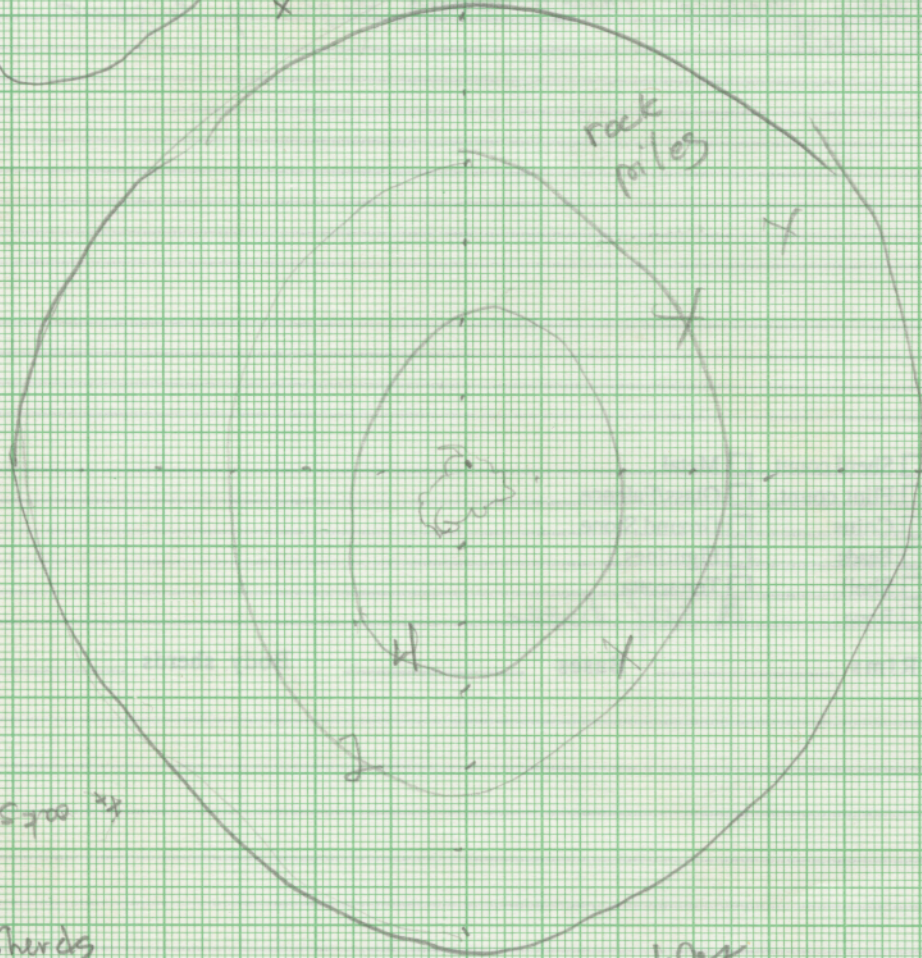

Merdan H

Photo 3 to N. photo a-2 = Kalek tape + dimensions

wheat

Mothers like can much valley wheat field

irrigation channel

open

shards spread out in skirt around mound

to oak

cotton

Zirnet