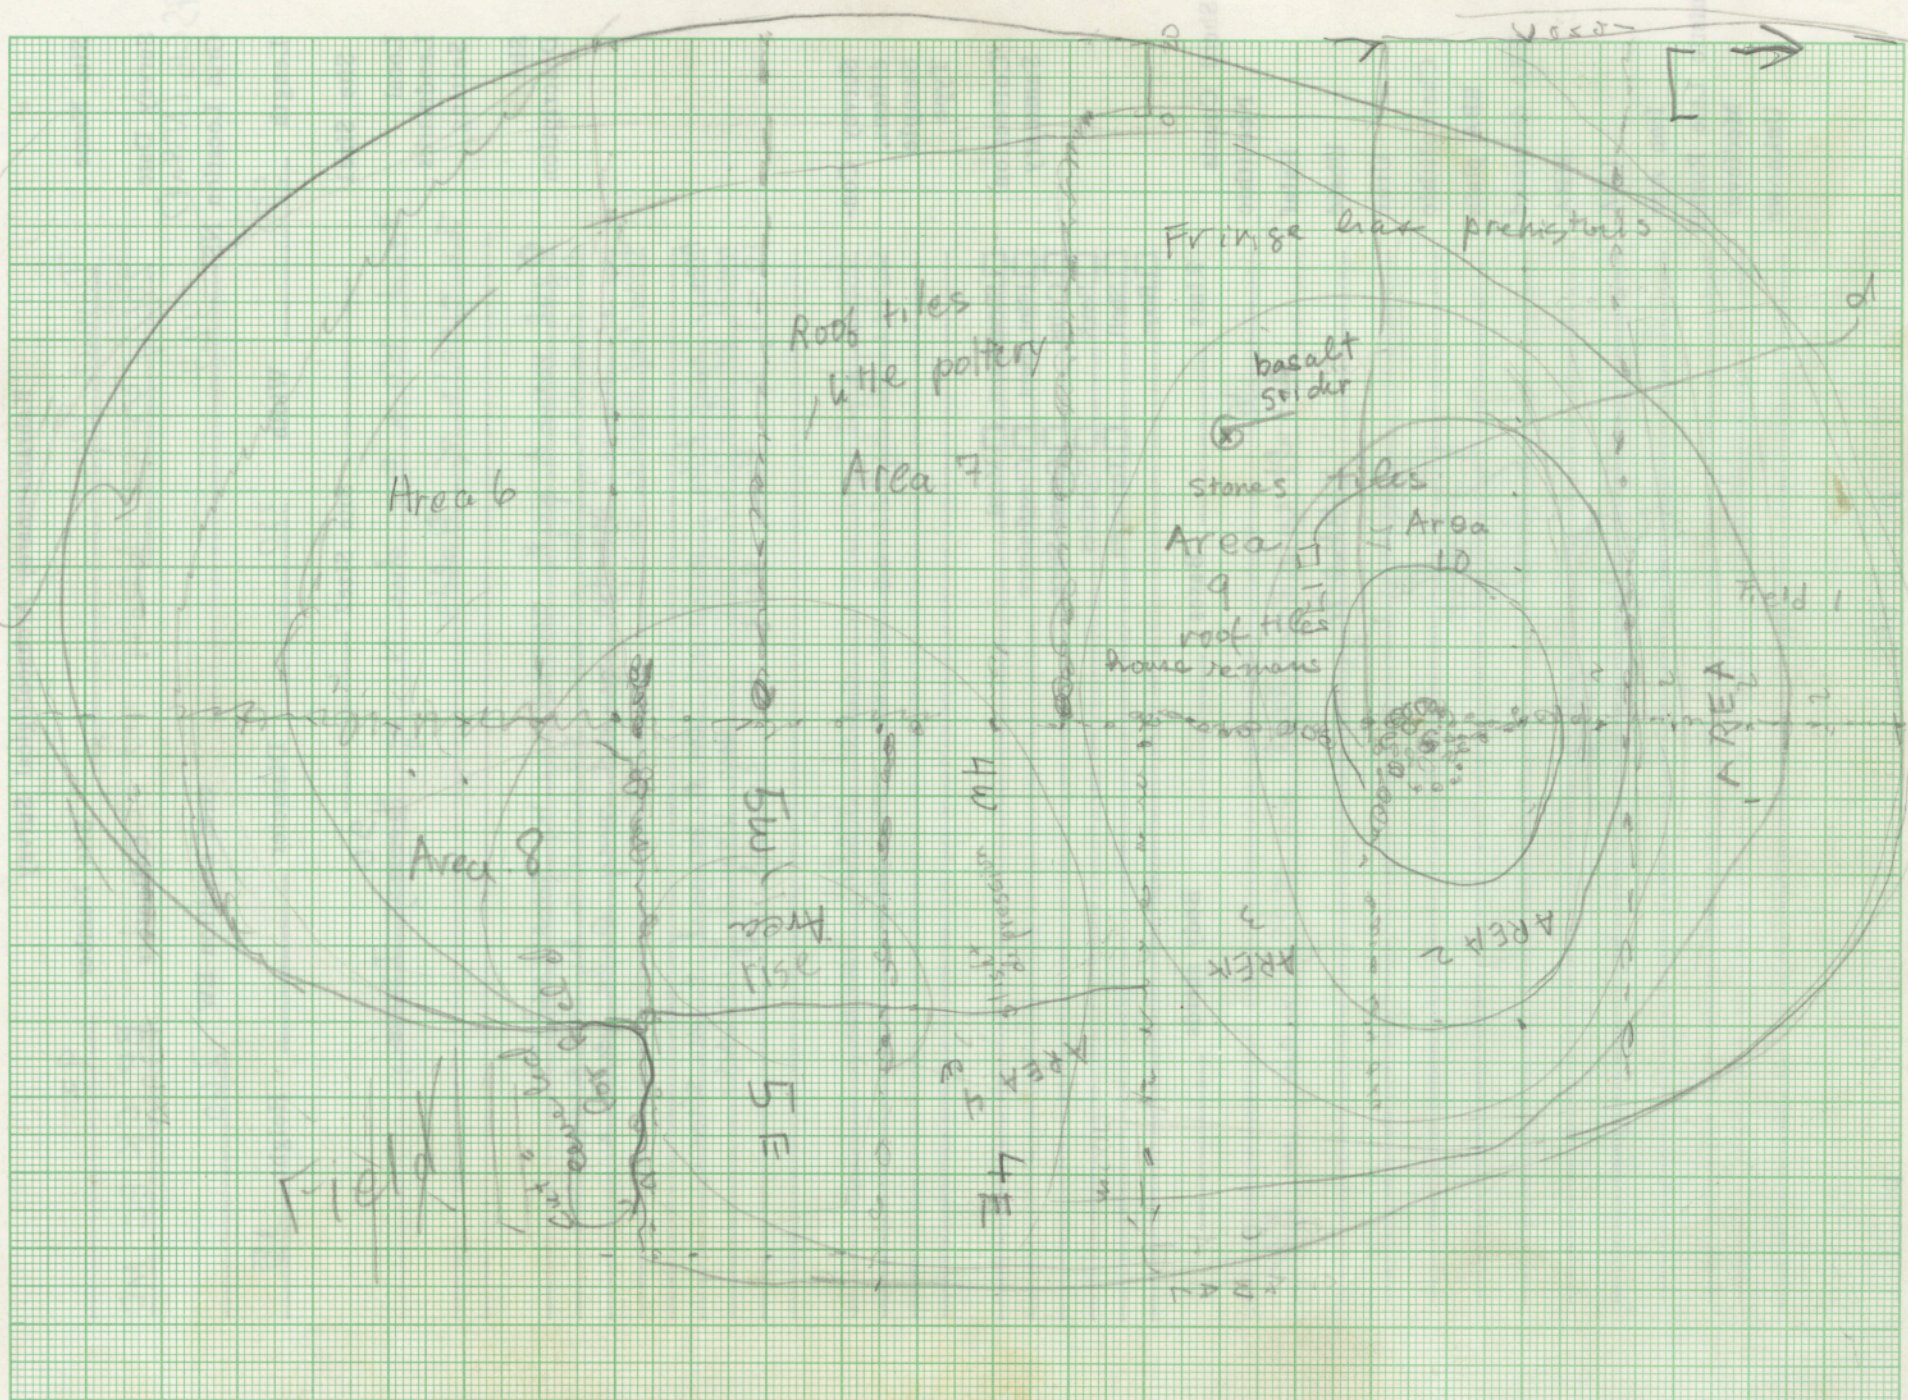

360  
320  
20

MORE LEVELING

100m BIG COME