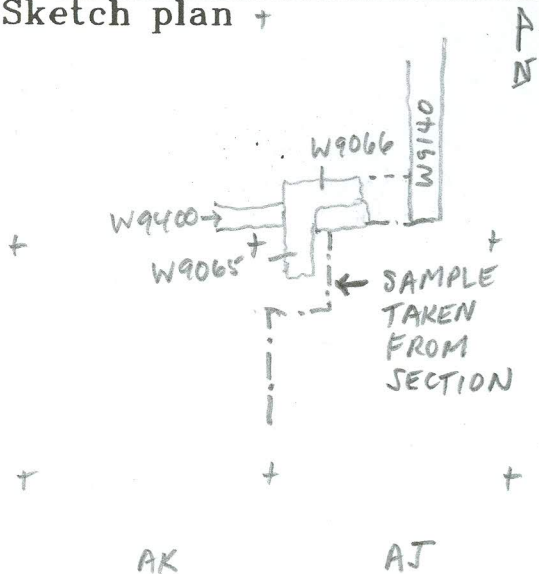

Locus Card

DOR 2003

L 18914 *Area* G *Sq:* AJ- /32- *Loc. type:* baulk sample
High at Low at *written by:* created 29/07/2003
Open 23/07/2003 11.42 *checked by:* updated: 29/07/2003
Close 24/07/2003 11.28 **Floor** 0.00
Length width: volume: Floor type (old)
Removed: Drawn? No

Integrity:

u

unit: -- *phase:* 11? *stage:* xi?-xiii? *stratum:* *PoM:*

summary:

Opened:

Limits (N)

(S)

(E)

(W)

Closed:

Matrix:

Relations: Ayelet - clean LB pottery; Elizabetta Boarto (Weizmann) - pottery from locus above shell surfacings

Importance: Weizmann sample

Images

L 18914

Related loci:

Features

Locus
W 18914

Sketch plan +

33

32

Photo

Photo

Section