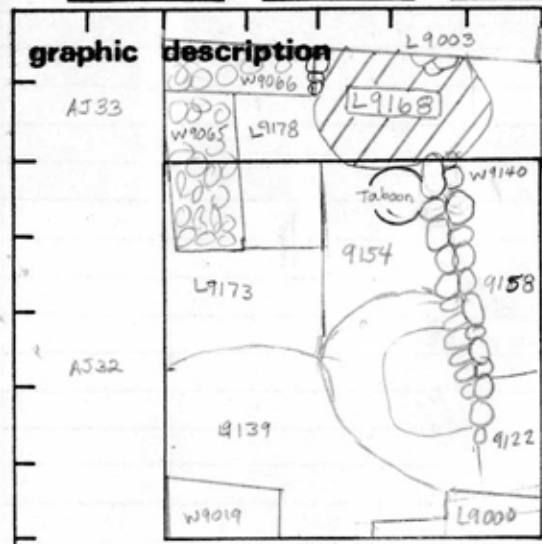

TEL DOR 1987 field 9 square AJ33/32 phase (in area): \_\_\_\_\_ LOCUS L9168

date opened 27/07/87 level 1383 date closed 06/08/87 level 1353 floor level \_\_\_\_\_ type of locus pit

loci above no → 9043 → 9067 loci below \_\_\_\_\_ sealed by \_\_\_\_\_

final locus no.	arch. unit / logical area	stage (in sq.)	final STRATUM

**Summary:**

**Description:** OPENED L9168 was opened when an area of grey ash was noted north of L9154, and to continue excavating L9067 of last year cancel

DEF/LIM L9168 is a Persian pit approx 1.40ms and 1.75 EW. It is limited by L9154 F9154 and L9206 below it and W9140 to the south. It is limited by W9066 and L9178 on the west. It is limited by L9158 on the east/south. It is limited by the pedestal of earth supporting L9003 in the north.

CLOSED Not closed at end of season.

RELATIONS L9168 cuts L9154 F9154 and L9206 below it. It may cut W9140 (if rubble protruding from beneath L9000 are part of W9140)

It cuts L9158 mudbrick material and it cuts L9178. It partially cuts L9158. It is probably a continuation of the sandy pit material of L9043 and L9031 above. L9168 also cuts W9066.