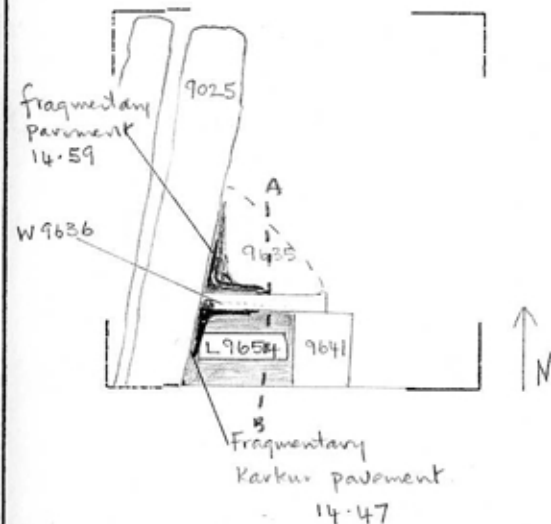

Locus Basket List

L 9654

Bask. No.	Sq.	Beg. Ele.	Cl. Ele.	St. Df.	Lc	Ob	Ma	R	C	P1	P2	P3
96333	AI31	14.65	14.63	sa	sh	cr	2	u	ir	2c	pr	
i pr?												
96334	AI31	14.65	14.63	sa	ma	bn		u				
96358	AI31	14.68	14.63	sa	sh	cr	2	u	ir	2c		
Levels for i5/07/91 are suspect; transit knocked out of alignment.												
96359	AI31	14.68	14.63	sa	ma	bn		u				
Levels for i5/07/91 are suspect; transit knocked out of alignment.												

LOCUS

L 9654

Sketch plan

* 70337

* 70338

Section

Section