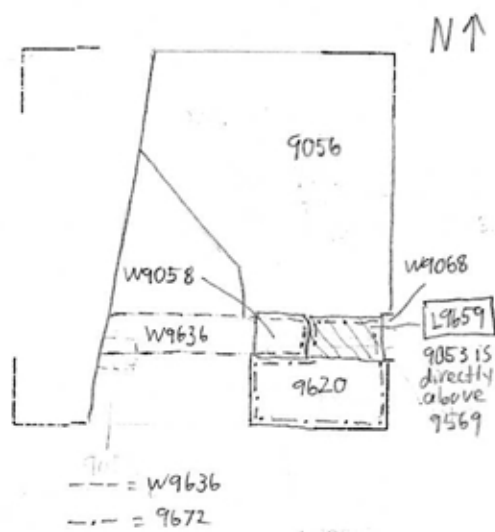

Locus Basket List		L 9659									
Bask. No.	Sq.	Beg. Ele.	Clc. Ele.	St Dr	Lc Ob	Ma	R	C	P1	P2	P3
96388	AI3i	15.02	14.70	pt	sh cr	2	d	ir2c	pr		
Levels for 15/07/91 are suspect; transit knocked out of alignment.											
96389	AI3i	15.02	14.70	pt	ma bn		d				
Levels for 15/07/91 are suspect; transit knocked out of alignment.											
96411	AI3i	14.70	14.70	pt	sh cr		d				
BIC:											
96421	AI3i	14.70	14.35	pt	sh cr	2	d	pr			
96422	AI3i	14.70	14.35	pt	ma bn		d				
96427	AI3i	14.69	14.69	pt	ot br		d				
Bronze.											

LOCUS

L 9659

Sketch plan

Photo

Photo

Section

Section